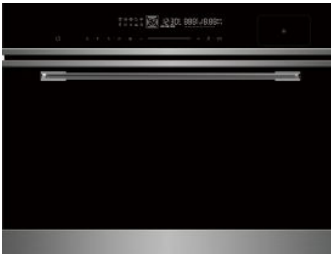

Compact Oven

TQN50E4AQ

Cavity

50L
Enamel cavity

Door

Cooking functions

3D convection
Defrost
Steam Cooking
Combi-cooking
Multi-function
Fast Preheating (4 min to 180°C)

Cooking convenience and safety

Accessories

Specification

TV950E4CQ