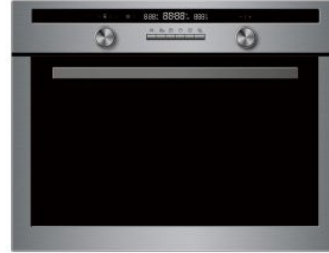

Cavity

44L
Stainless steel cavity

Door

Cooking functions

3D convection
Defrost
Combi-cooking
Multi-function
Fast Preheating (4 min to 180°C)

Cooking convenience and safety

Accessories

Enamelled Turntable 1
Wire rack 1

Specification

More options